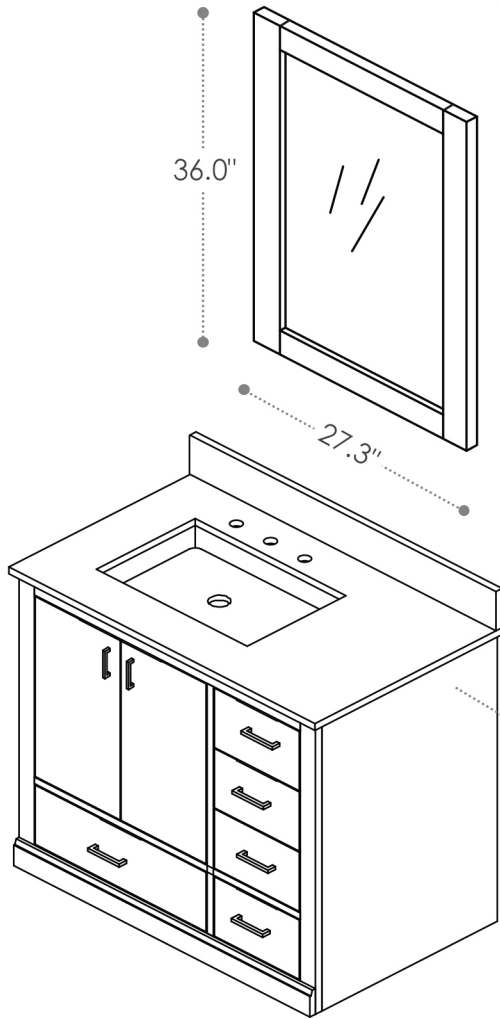

## Monna

36"W x 22"D

Bathroom Vanity

36"Wx22"Dx34"H inches

## INSTALLATION SPECIFICATION

Item#	544036		
Color	Gray Pine/White		
Overall Dimension	36 in W x 22 in D x 34 in H		
Vanity Material	Solid wood and long-lasting plywood		
Hardware Finish	Zinc Alloy Brushed Gold/Matte Black		
Number of Door	2 soft-closing doors		
Number of Drawers	3 soft-closing drawers and 1 Two in one functional drawer		
Countertop Material	Composite Stone	Shape	Rectangular
Top Thickness	0.8 inch	Installation Type	Freestanding
Assembly Required	No	Backsplash Height	4 inch
Faucet Hole Spacing(in.)	8 in. widespread	Sink	Single Undermount Sink